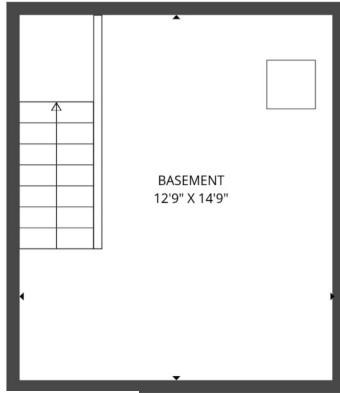

302 Riverdale Avenue

1752 sq' according to MPAC

Basement

Ground Floor

2nd Floor

3rd Floor