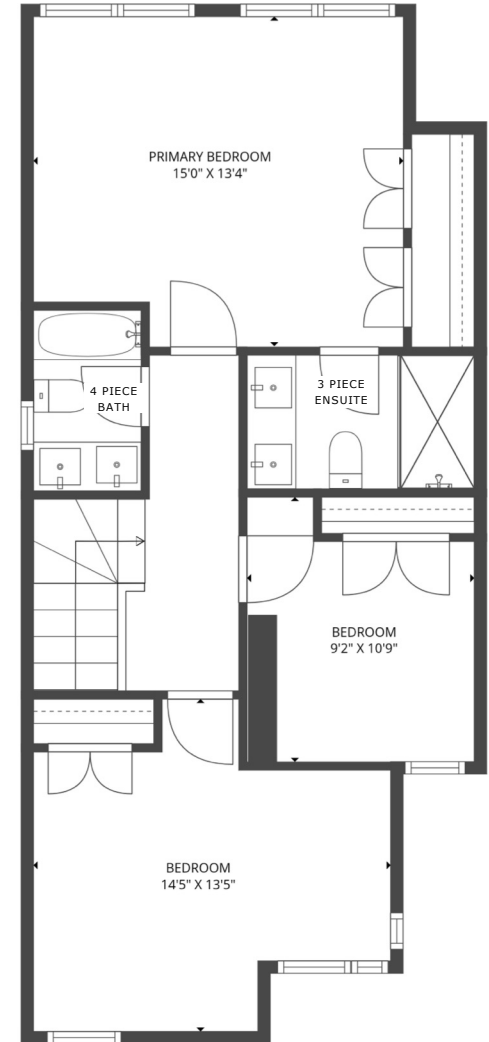

302 Riverdale Avenue

1752 sq' according to MPAC

Basement

Ground Floor

2nd Floor

3rd Floor