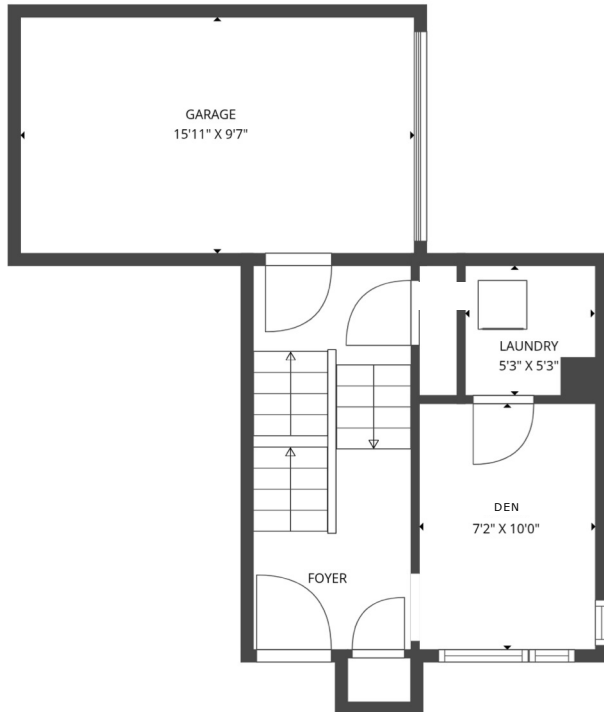

302 Riverdale Avenue

1752 sq' according to MPAC

Basement

Ground Floor

2nd Floor

3rd Floor