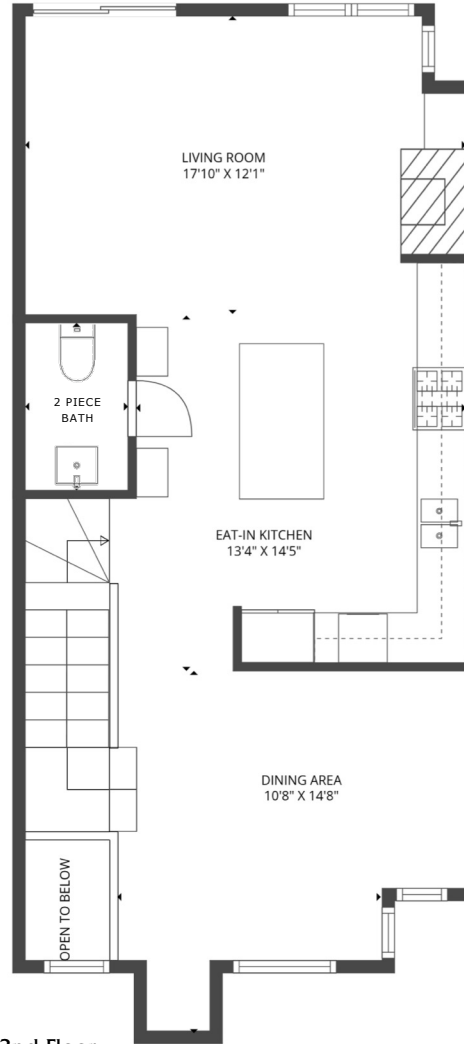

302 Riverdale Avenue

1752 sq' according to MPAC

Basement

Ground Floor

2nd Floor

3rd Floor