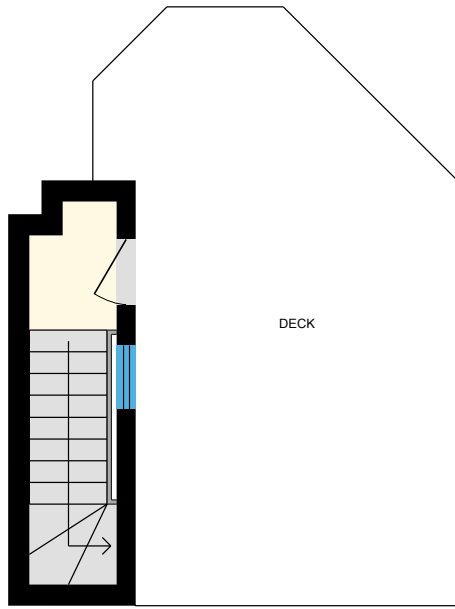

51 Kings Landing Private

2455 sq ft according to mpac

Main Level

Second Floor

Third Floor

PREPARED: 2026/04/30

51 Kings Landing Private

2455 sq ft according to mpac

Rooftop Terrace

Basement

PREPARED: 2026/04/30