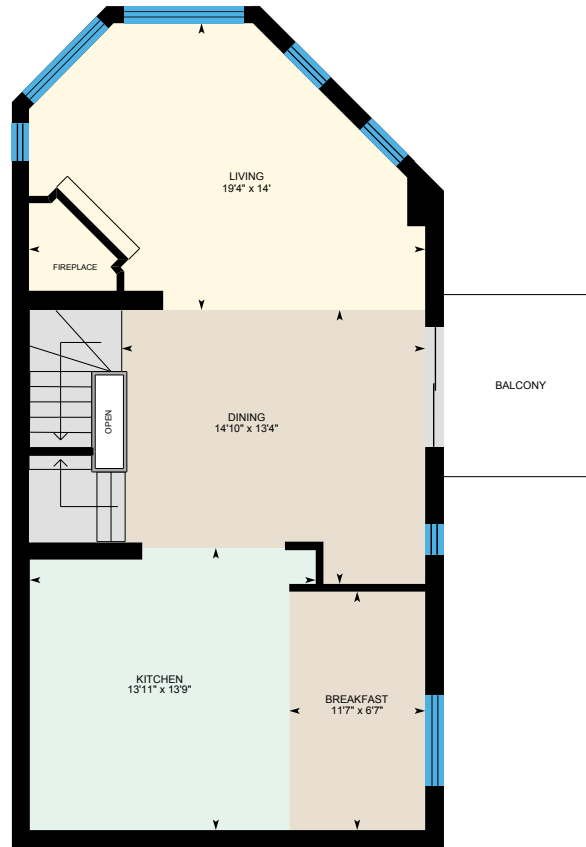

51 Kings Landing Private

2455 sq ft according to mpac

Main Level

Second Floor

Third Floor

PREPARED: 2026/04/30

51 Kings Landing Private

2455 sq ft according to mpac

Rooftop Terrace

Basement

PREPARED: 2026/04/30