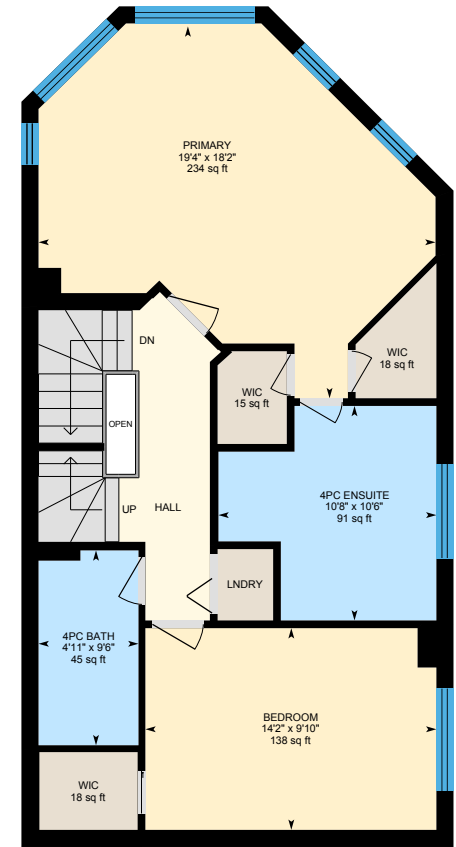

51 Kings Landing Private

2455 sq ft according to mpac

Main Level

Second Floor

Third Floor

PREPARED: 2026/04/30

51 Kings Landing Private

2455 sq ft according to mpac

Rooftop Terrace

Basement

PREPARED: 2026/04/30