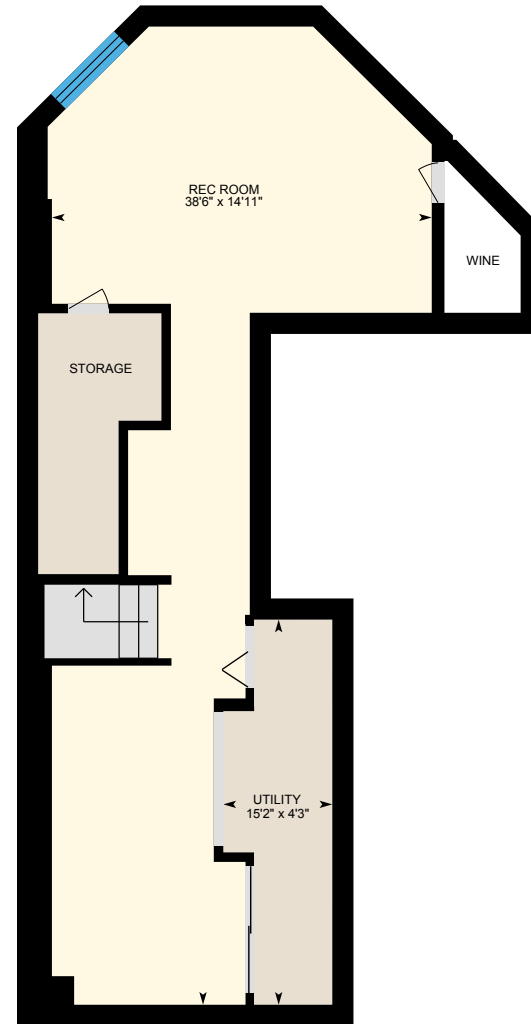

51 Kings Landing Private

2455 sq ft according to mpac

Main Level

Second Floor

Third Floor

PREPARED: 2026/04/30

51 Kings Landing Private

2455 sq ft according to mpac

Rooftop Terrace

Basement

PREPARED: 2026/04/30