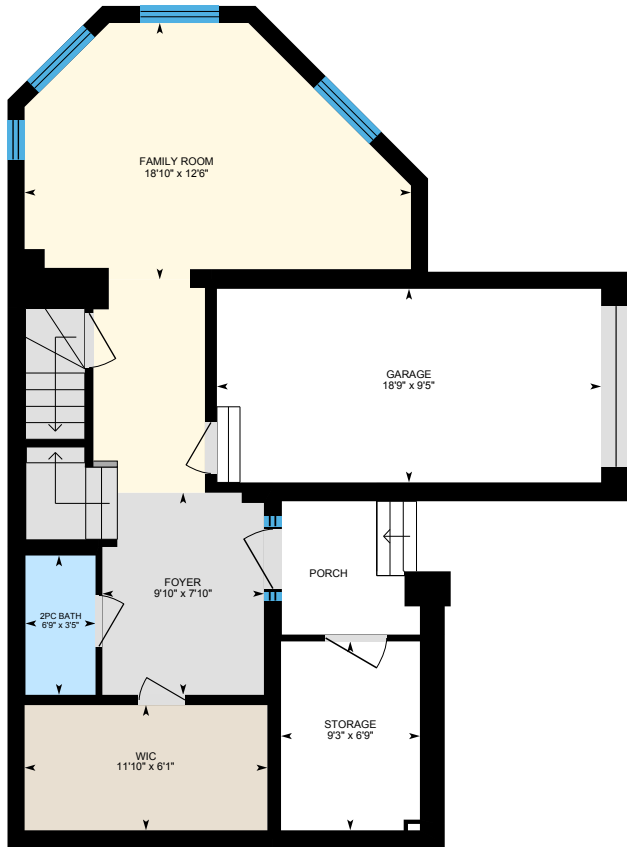

51 Kings Landing Private

2455 sq ft according to mpac

Main Level

Second Floor

Third Floor

PREPARED: 2026/04/30

51 Kings Landing Private

2455 sq ft according to mpac

Rooftop Terrace

Basement

PREPARED: 2026/04/30