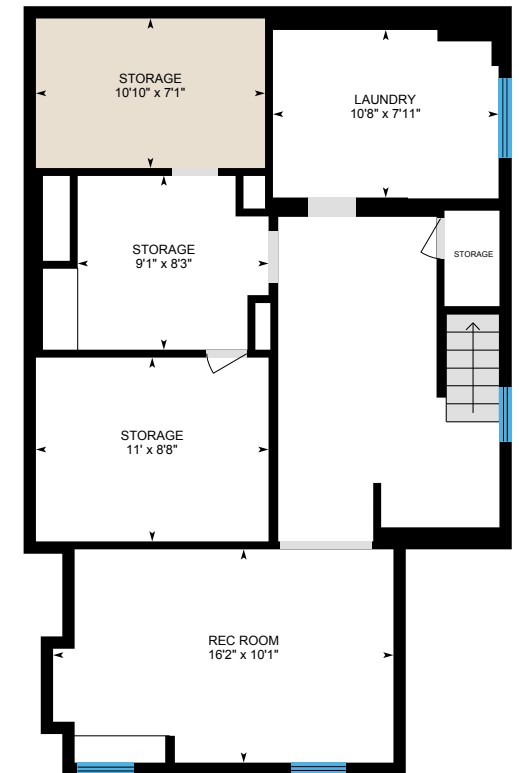

203 Cameron Avenue

1846 sq' according to MPAC

1st Floor

2nd Floor

Basement

PREPARED: 2026/04/22

White regions are excluded from total floor area in iGUIDE floor plans.
All room dimensions and floor areas must be considered approximate and are subject to independent verification.