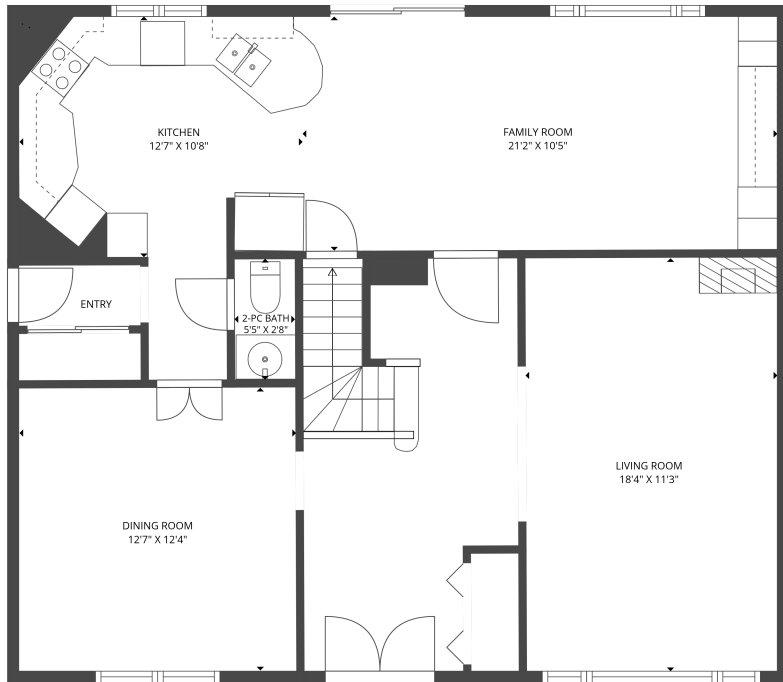

1750 Dorset Drive
1775sq' According to MPAC

Main Floor

2nd Floor

Basement

Measurements are calculated by Cubicasa technology. Deemed highly reliable but not guaranteed.