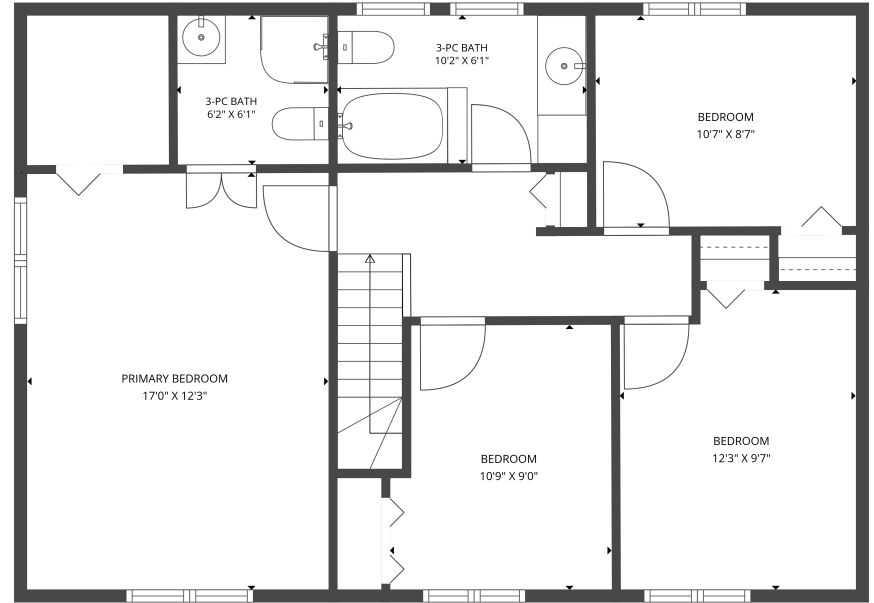

1750 Dorset Drive
1775sq' According to MPAC

Main Floor

2nd Floor

Basement

Measurements are calculated by Cubicasa technology. Deemed highly reliable but not guaranteed.