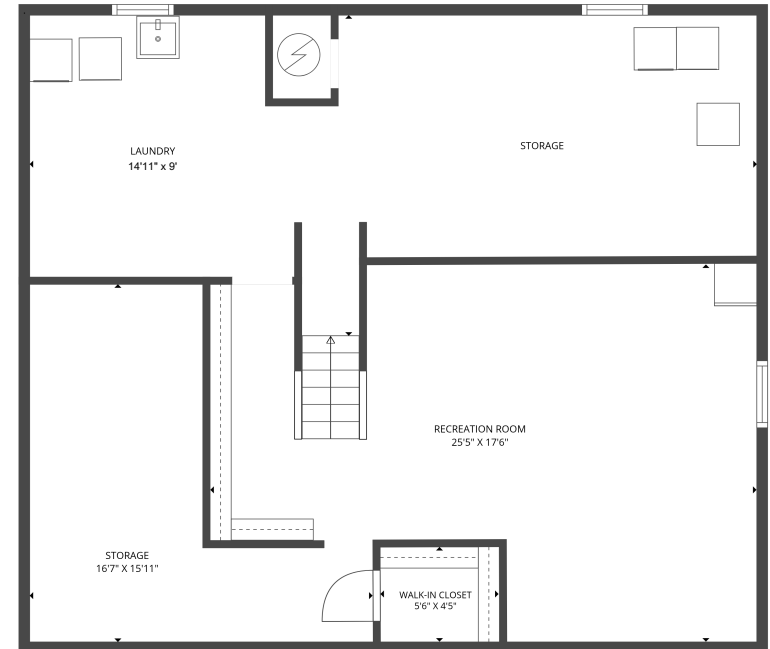

1750 Dorset Drive
1775sq' According to MPAC

Main Floor

2nd Floor

Basement

Measurements are calculated by Cubicasa technology. Deemed highly reliable but not guaranteed.