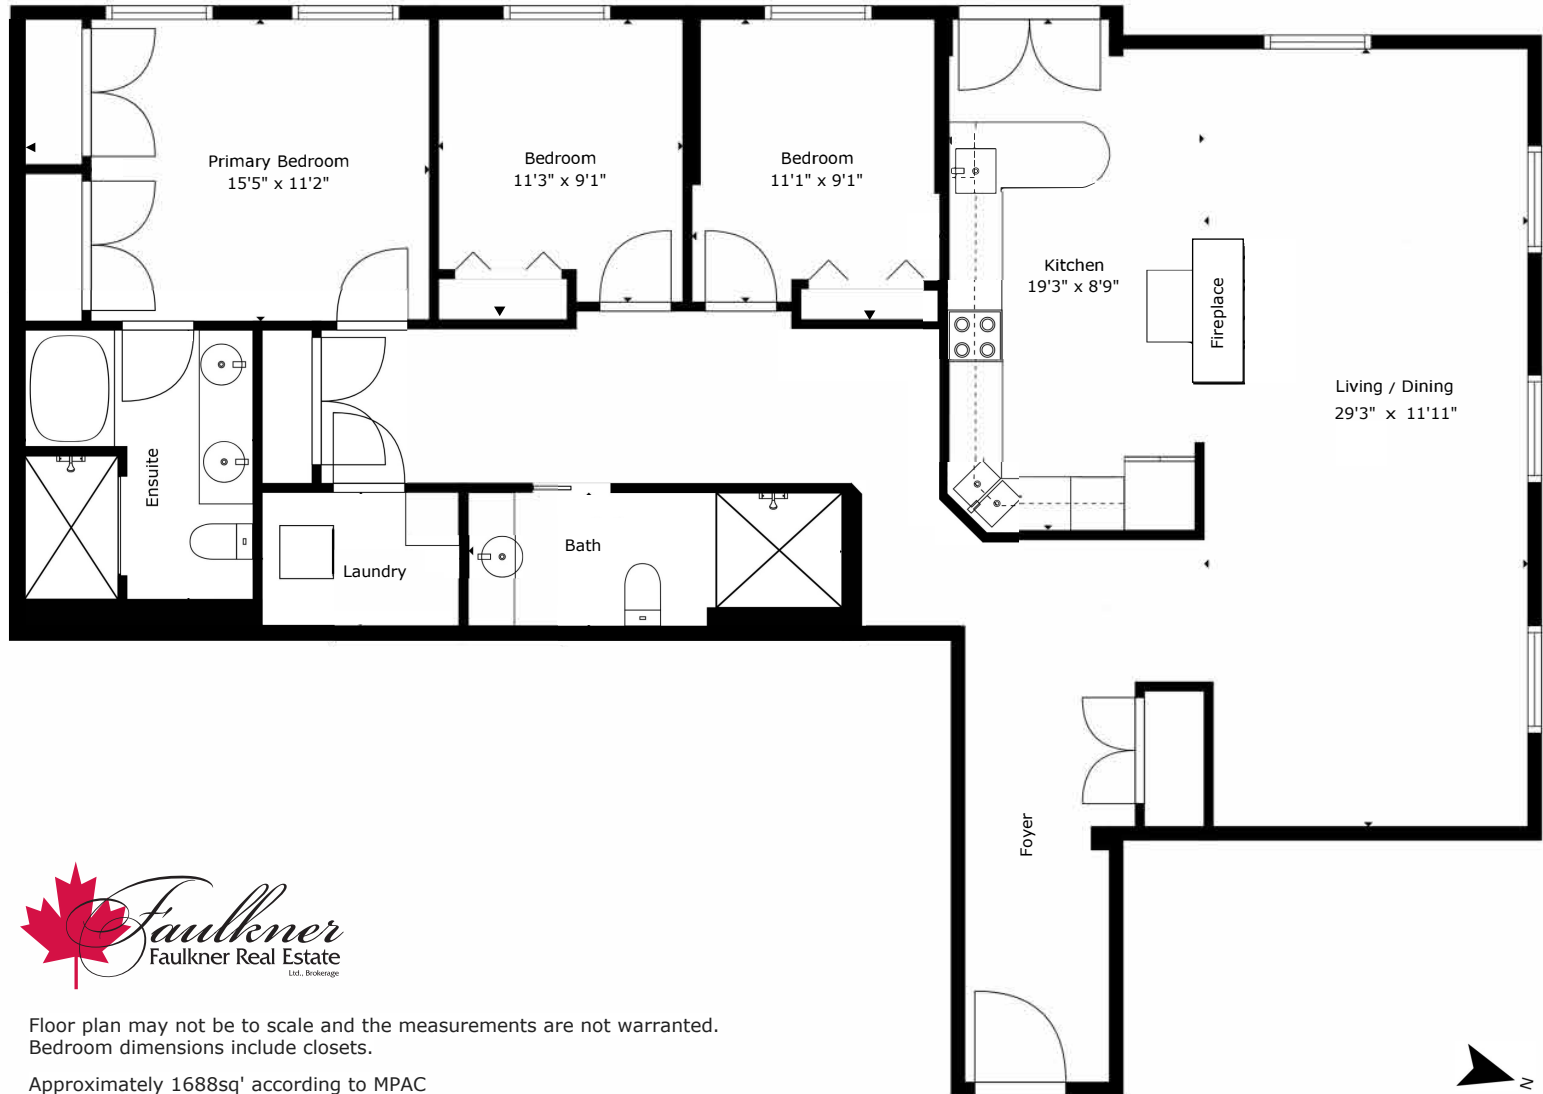

1A - 268 First Avenue

Floor plan may not be to scale and the measurements are not warranted.
Bedroom dimensions include closets.

Approximately 1688sq' according to MPAC