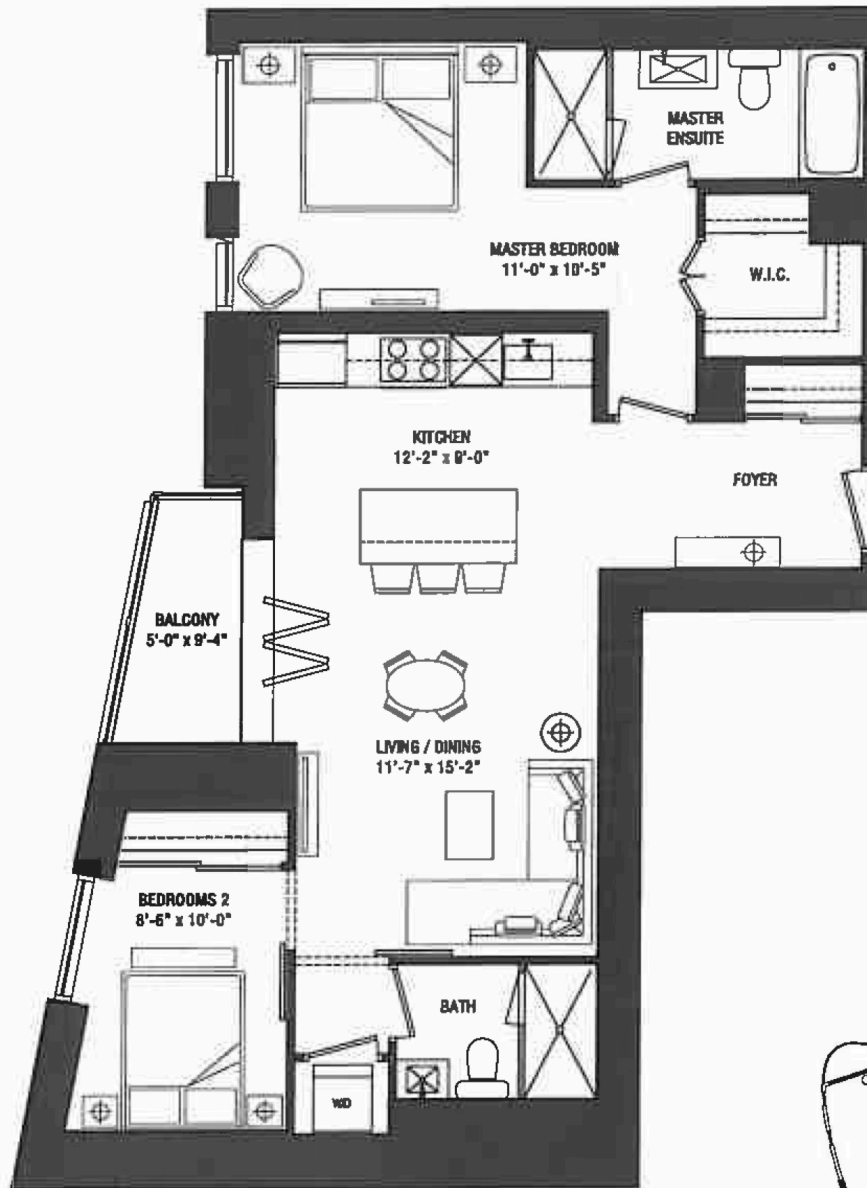

THE SAVANNAH

SUITE 1704

FLOORS 14-19

2 BEDROOM 1013 SQ. FT.

SUITE 974 SQ. FT. | BALCONY 39 SQ. FT.