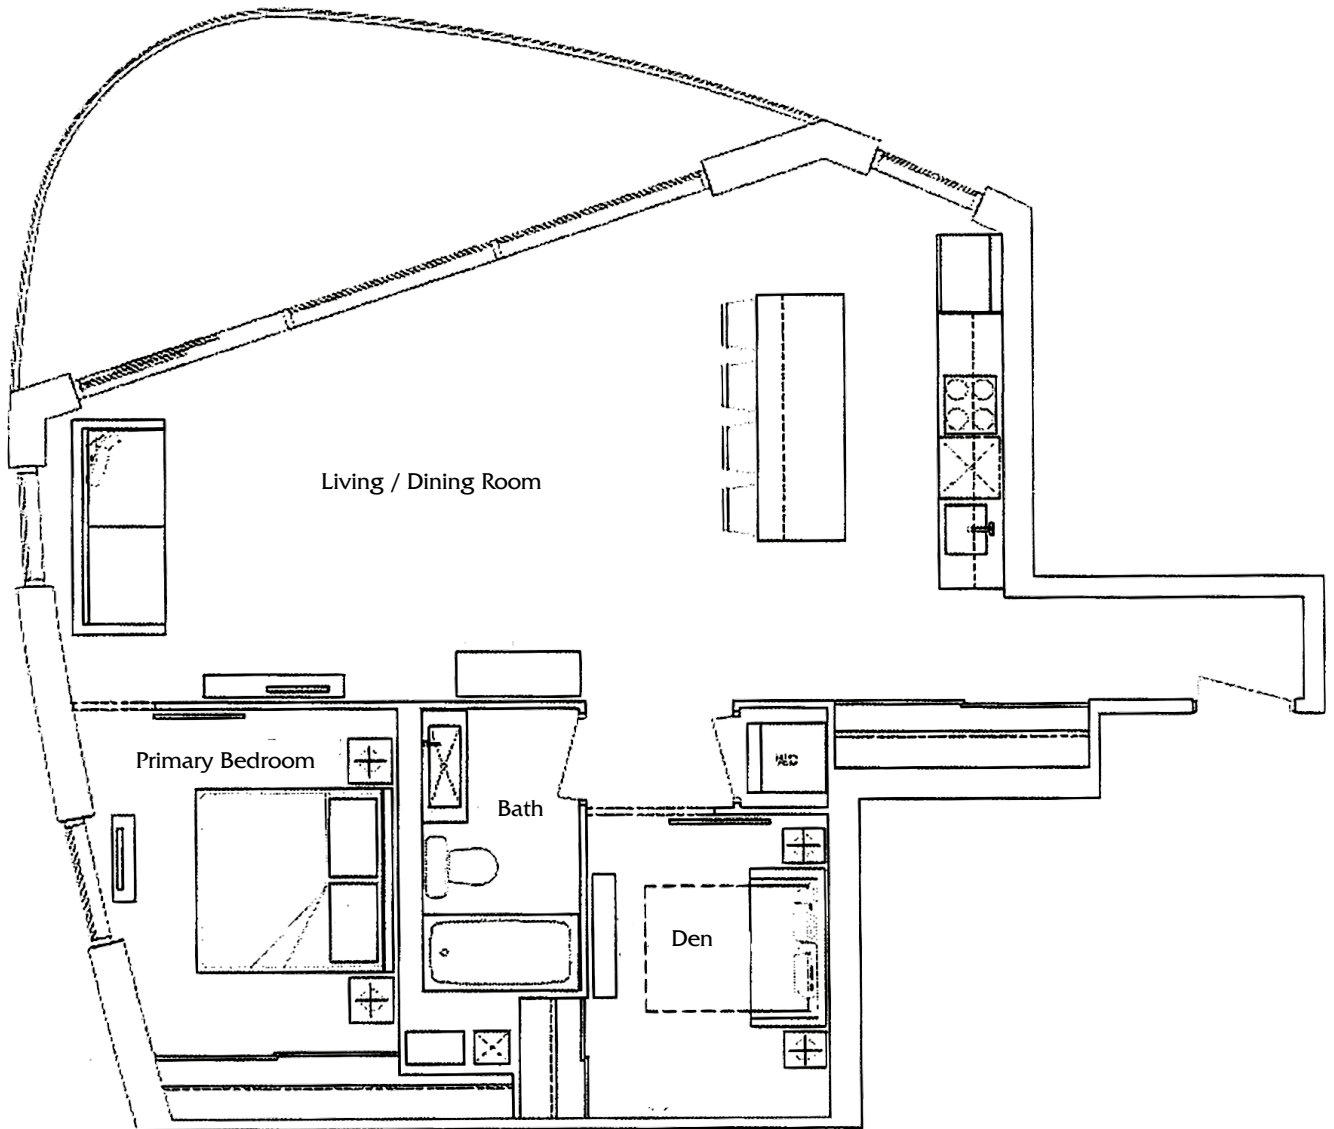

428 SPARKS STREET #1106
Suite Type: The Portage

SQUARE FOOTAGE
Suite: 898sq'
Balcony: 168sq'
Total: 1066sq'